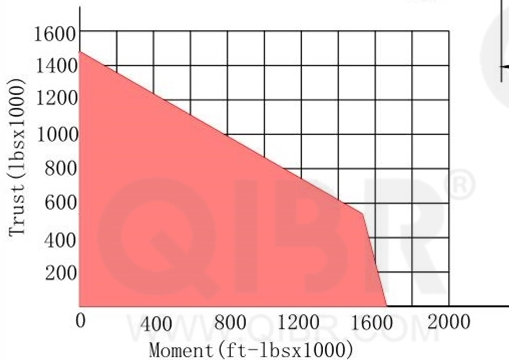

INCH DIMENSION

QIBR
BEARINGS

LUOYANG QIBR BEARING CO., LTD

<http://www.QIBR.com>

FOUR-POINT
CONTACT BALL
SLEWING BEARING

PART
NUMBER Q16298001