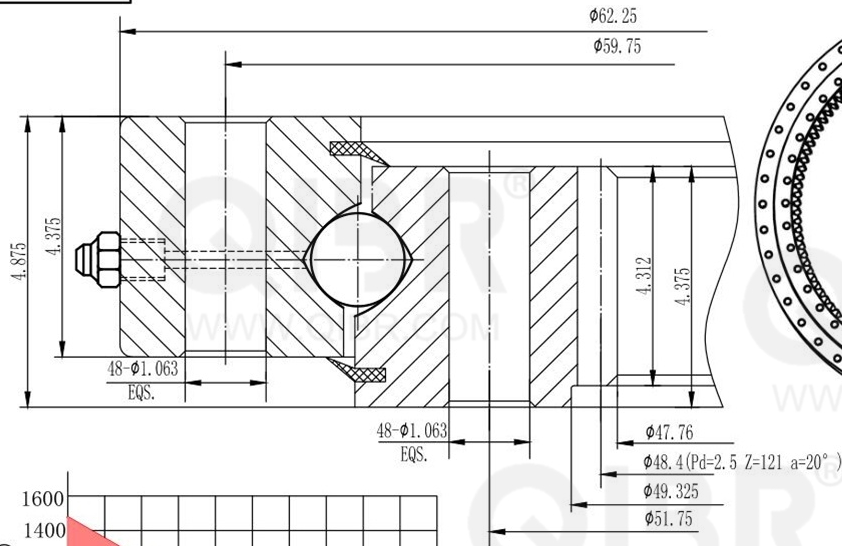

INCH DIMENSION

QIBR
BEARINGS

LUOYANG QIBR BEARING CO., LTD

<http://www.QIBR.com>

FOUR-POINT
CONTACT BALL
SLEWING BEARING

PART
NUMBER Q16298001