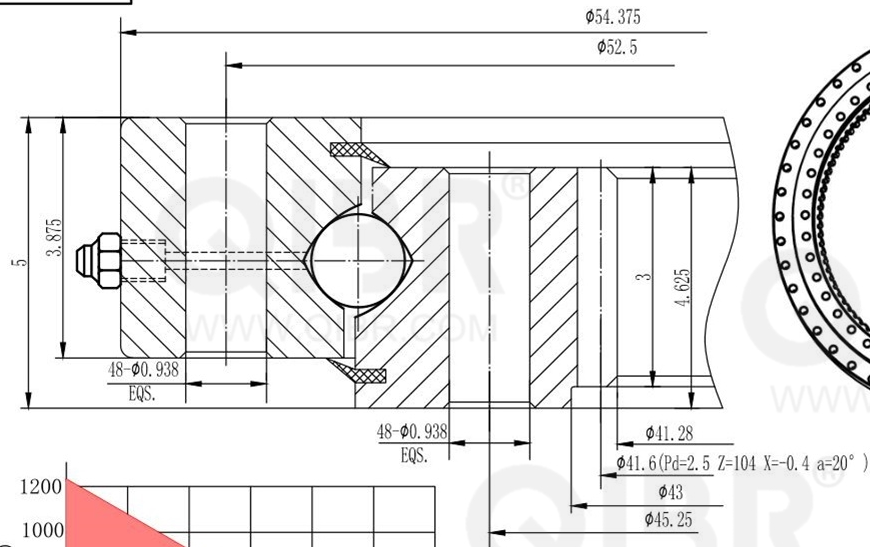

INCH DIMENSION

QIBR BEARINGS		LUOYANG QIBR BEARING CO., LTD http://www.QIBR.com	
FOUR-POINT CONTACT BALL SLEWING BEARING		PART NUMBER Q16297001	