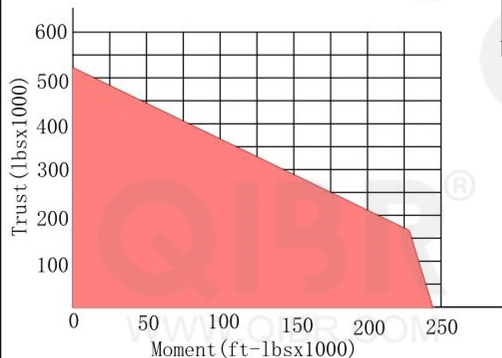

INCH DIMENSION

QIBR
BEARINGS

LUOYANG QIBR BEARING CO., LTD

<http://www.QIBR.com>

FOUR-POINT
CONTACT BALL
SLEWING BEARING

PART
NUMBER Q16295001