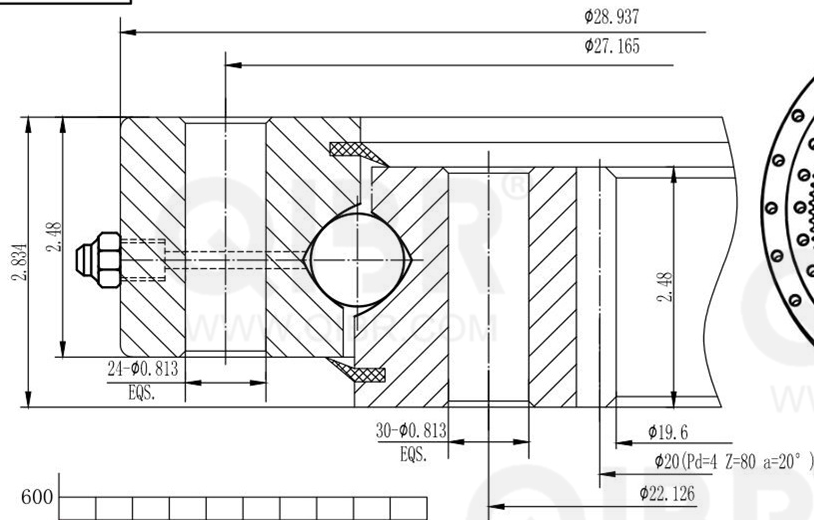

INCH DIMENSION

QIBR
BEARINGS

LUOYANG QIBR BEARING CO., LTD

<http://www.QIBR.com>

FOUR-POINT
CONTACT BALL
SLEWING BEARING

PART
NUMBER Q16295001