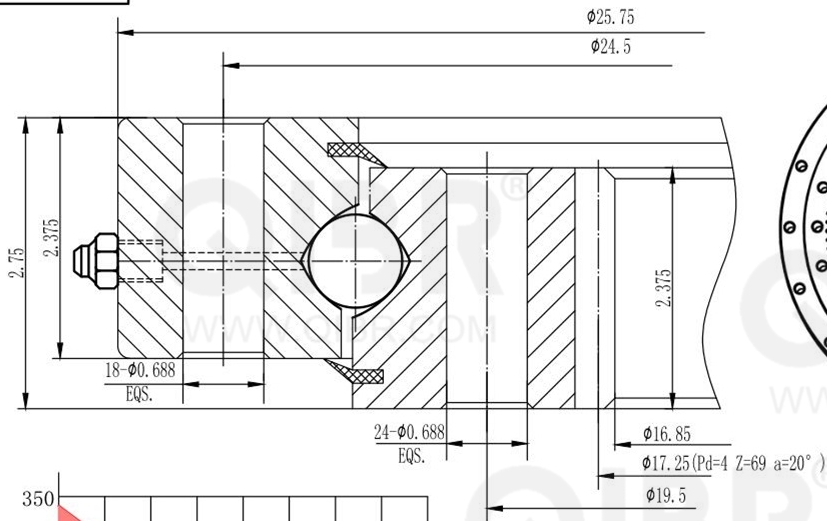

INCH DIMENSION

QIBR
BEARINGS

LUOYANG QIBR BEARING CO., LTD

<http://www.QIBR.com>

FOUR-POINT
CONTACT BALL
SLEWING BEARING

PART
NUMBER Q16294001