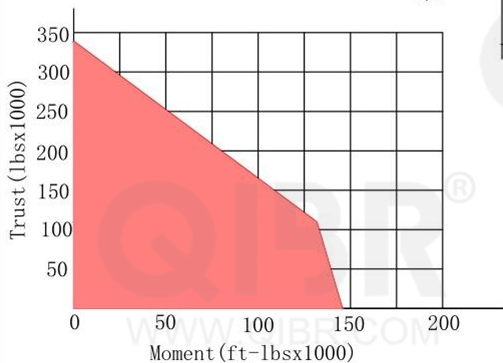

INCH DIMENSION

QIBR
BEARINGS

LUOYANG QIBR BEARING CO., LTD

<http://www.QIBR.com>

FOUR-POINT
CONTACT BALL
SLEWING BEARING

PART
NUMBER Q16294001