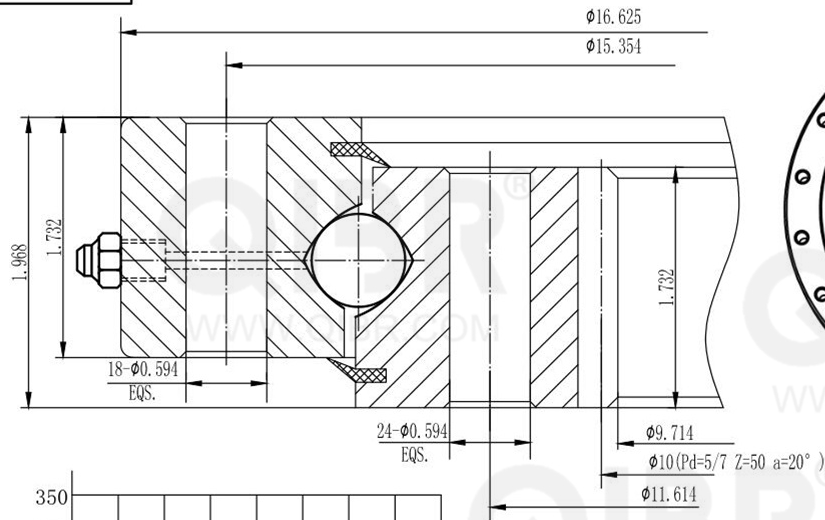

INCH DIMENSION

QIBR
BEARINGS

LUOYANG QIBR BEARING CO., LTD

<http://www.QIBR.com>

FOUR-POINT
CONTACT BALL
SLEWING BEARING

PART
NUMBER Q16292001