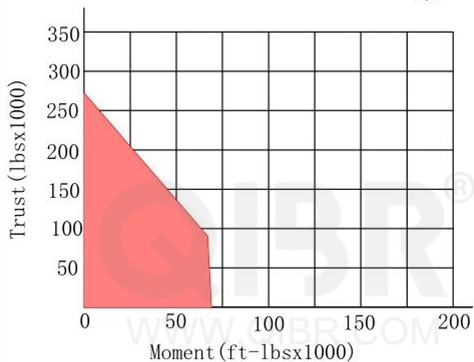

INCH DIMENSION

QIBR
BEARINGS

LUOYANG QIBR BEARING CO., LTD

<http://www.QIBR.com>

FOUR-POINT
CONTACT BALL
SLEWING BEARING

PART
NUMBER Q16292001