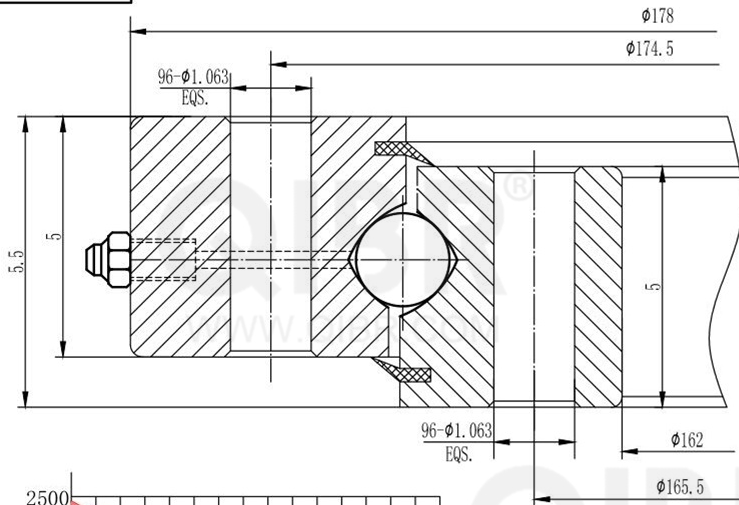

INCH DIMENSION

QIBR
BEARINGS

LUOYANG QIBR BEARING CO., LTD

<http://www.QIBR.com>

FOUR-POINT
CONTACT BALL
SLEWING BEARING

PART
NUMBER Q16291001