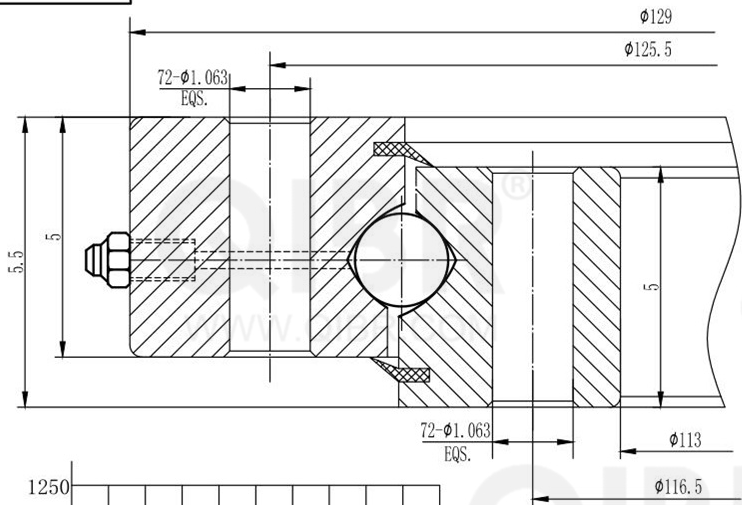

INCH DIMENSION

QIBR
BEARINGS

LUOYANG QIBR BEARING CO., LTD

<http://www.QIBR.com>

FOUR-POINT
CONTACT BALL
SLEWING BEARING

PART
NUMBER Q16290001