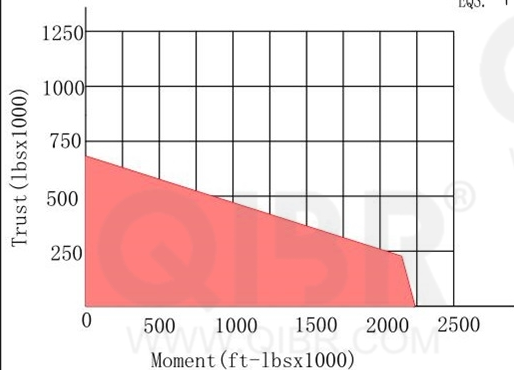

INCH DIMENSION

QIBR
BEARINGS

LUOYANG QIBR BEARING CO., LTD

<http://www.QIBR.com>

FOUR-POINT
CONTACT BALL
SLEWING BEARING

PART
NUMBER Q16290001