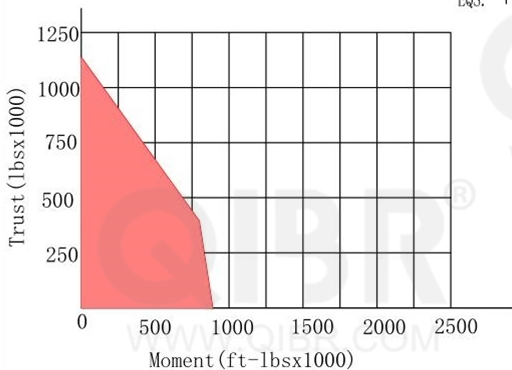

INCH DIMENSION

QIBR
BEARINGS

LUOYANG QIBR BEARING CO., LTD

<http://www.QIBR.com>

FOUR-POINT
CONTACT BALL
SLEWING BEARING

PART
NUMBER Q16289001