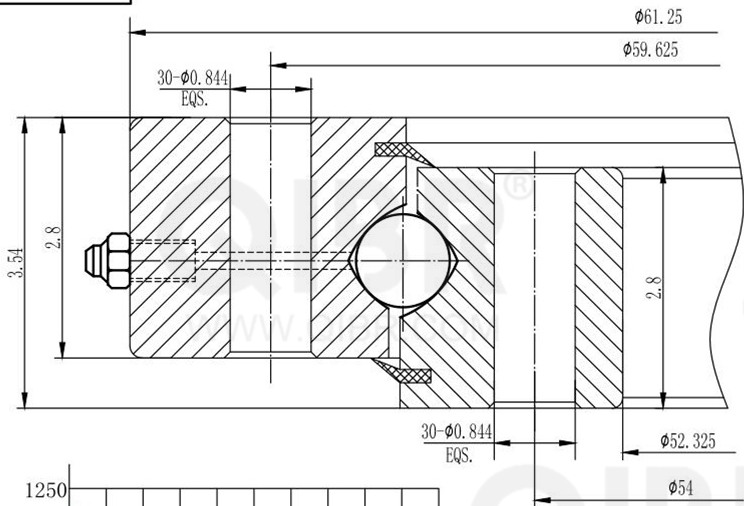

INCH DIMENSION

QIBR
BEARINGS

LUOYANG QIBR BEARING CO., LTD

<http://www.QIBR.com>

FOUR-POINT
CONTACT BALL
SLEWING BEARING

PART
NUMBER Q16289001