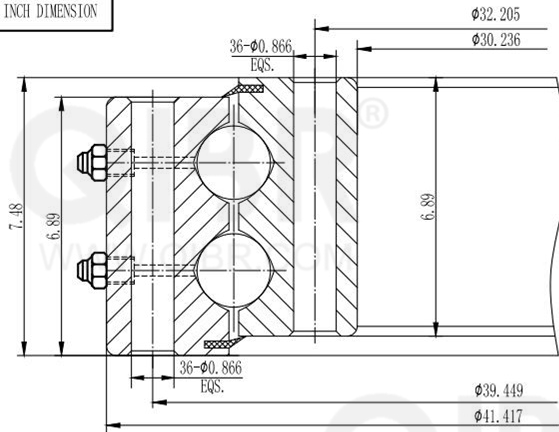

INCH DIMENSION

QIBR
BEARINGS

LUOYANG QIBR BEARING CO., LTD

<http://www.QIBR.com>

EIGHT-POINT
CONTACT BALL
SLEWING BEARING

PART
NUMBER Q16284001