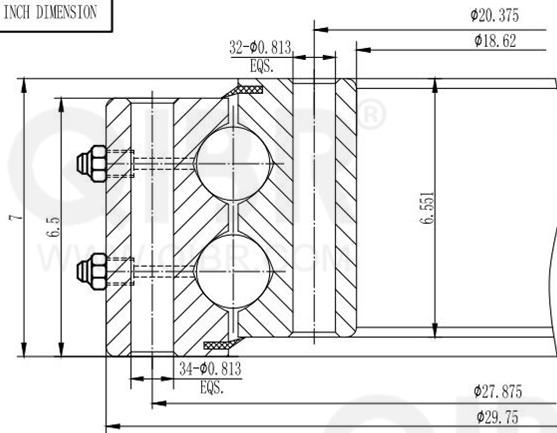

INCH DIMENSION

QIBR
BEARINGS

LUOYANG QIBR BEARING CO., LTD

<http://www.QIBR.com>

EIGHT-POINT
CONTACT BALL
SLEWING BEARING

PART
NUMBER Q16283001