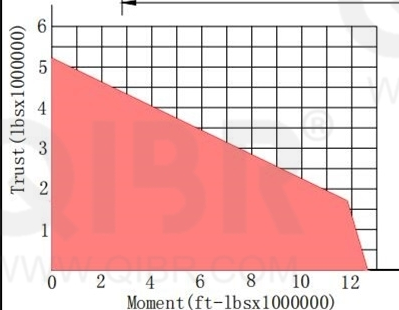

INCH DIMENSION

QIBR
BEARINGS

LUOYANG QIBR BEARING CO., LTD

<http://www.QIBR.com>

EIGHT-POINT
CONTACT BALL
SLEWING BEARING

PART
NUMBER Q16281001