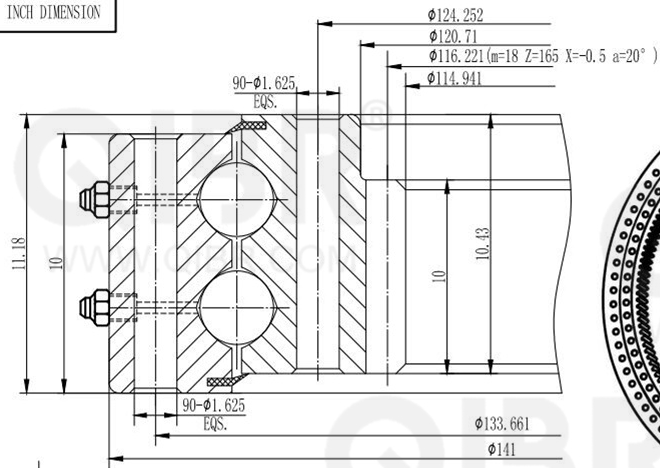

INCH DIMENSION

QIBR
BEARINGS

LUOYANG QIBR BEARING CO., LTD

<http://www.QIBR.com>

EIGHT-POINT
CONTACT BALL
SLEWING BEARING

PART
NUMBER Q16281001