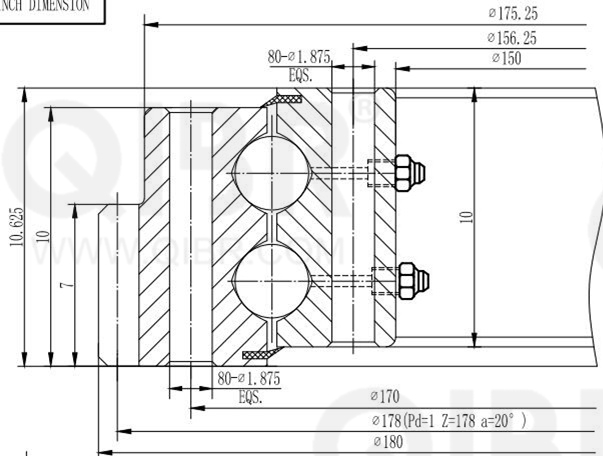

INCH DIMENSION

QIBR BEARINGS	LUOYANG QIBR BEARING CO., LTD http://www.QIBR.com
	PART NUMBER Q16273001
EIGHT-POINT CONTACT BALL SLEWING BEARING	