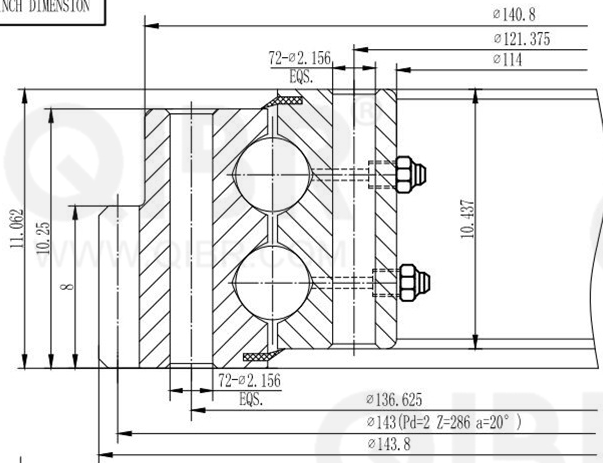

INCH DIMENSION

QIBR
BEARINGS

LUOYANG QIBR BEARING CO., LTD

<http://www.QIBR.com>

EIGHT-POINT
CONTACT BALL
SLEWING BEARING

PART
NUMBER Q16272001