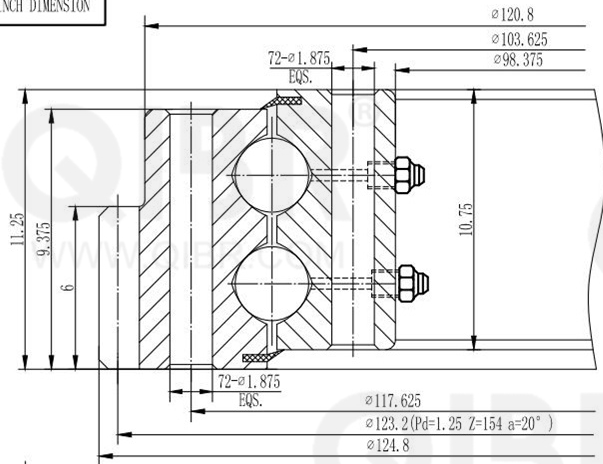

INCH DIMENSION

QIBR
BEARINGS

LUOYANG QIBR BEARING CO., LTD
<http://www.QIBR.com>

EIGHT-POINT
CONTACT BALL
SLEWING BEARING

PART
NUMBER Q16271001