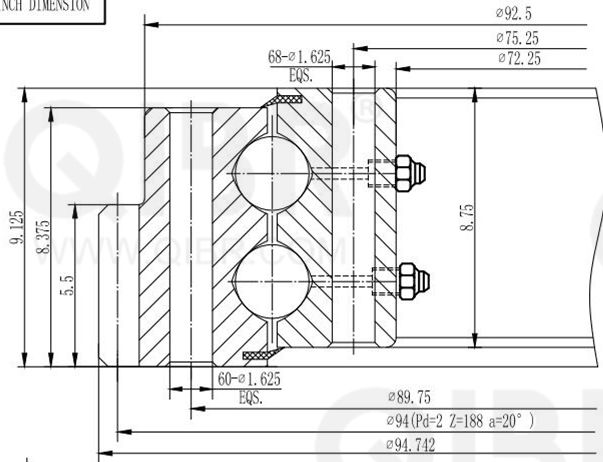

INCH DIMENSION

LUOYANG QIBR BEARING CO., LTD

<http://www.QIBR.com>

EIGHT-POINT
CONTACT BALL
SLEWING BEARING

PART
NUMBER Q16269001