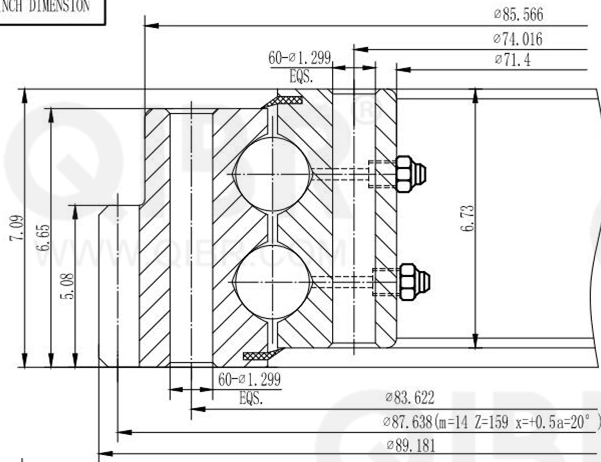

INCH DIMENSION

**QIBR**  
BEARINGS

LUOYANG QIBR BEARING CO., LTD

<http://www.QIBR.com>

EIGHT-POINT  
CONTACT BALL  
SLEWING BEARING

PART  
NUMBER Q16268001