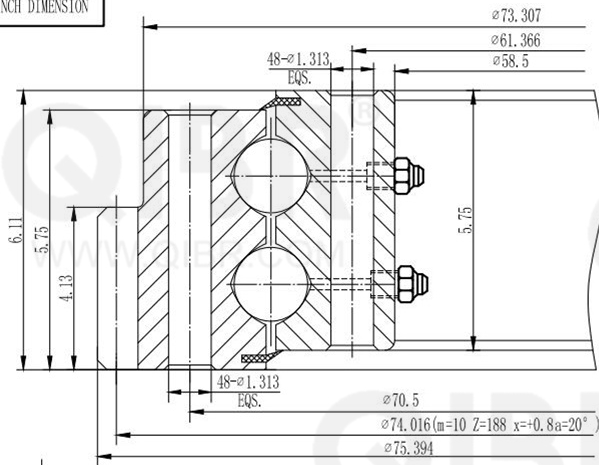

INCH DIMENSION

QIBR
BEARINGS

LUOYANG QIBR BEARING CO., LTD

<http://www.QIBR.com>

EIGHT-POINT
CONTACT BALL
SLEWING BEARING

PART
NUMBER Q16267001