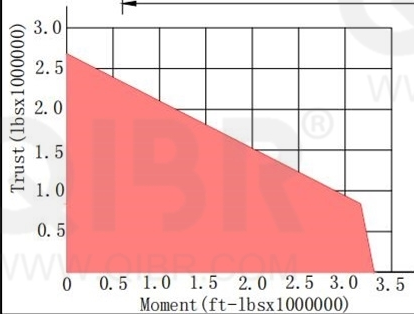

INCH DIMENSION

QIBR
BEARINGS

LUOYANG QIBR BEARING CO., LTD

<http://www.QIBR.com>

EIGHT-POINT
CONTACT BALL
SLEWING BEARING

PART
NUMBER Q16267001