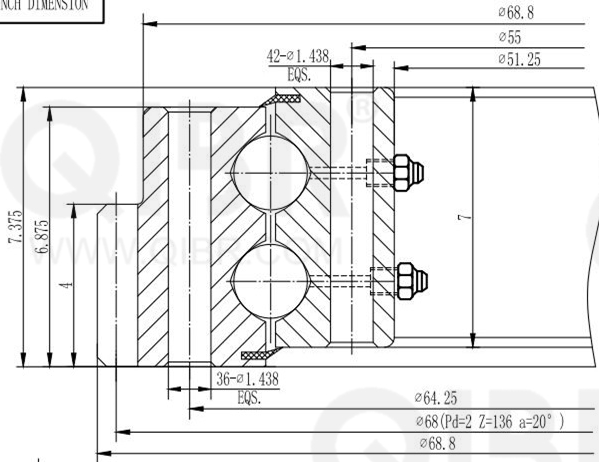

INCH DIMENSION

QIBR
BEARINGS

LUOYANG QIBR BEARING CO., LTD

<http://www.QIBR.com>

EIGHT-POINT
CONTACT BALL
SLEWING BEARING

PART
NUMBER Q16266001