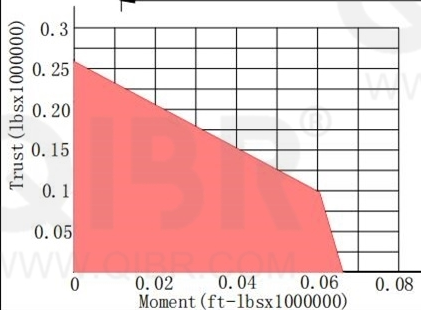

INCH DIMENSION

QIBR
BEARINGS

LUOYANG QIBR BEARING CO., LTD

<http://www.QIBR.com>

EIGHT-POINT
CONTACT BALL
SLEWING BEARING

PART
NUMBER Q16258001