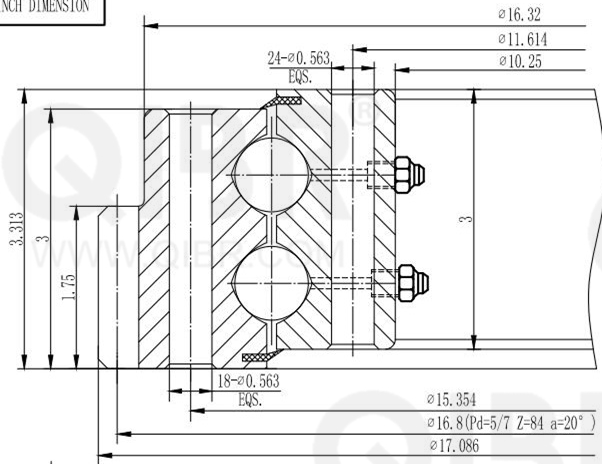

INCH DIMENSION

QIBR
BEARINGS

LUOYANG QIBR BEARING CO., LTD

<http://www.QIBR.com>

EIGHT-POINT
CONTACT BALL
SLEWING BEARING

PART
NUMBER Q16258001