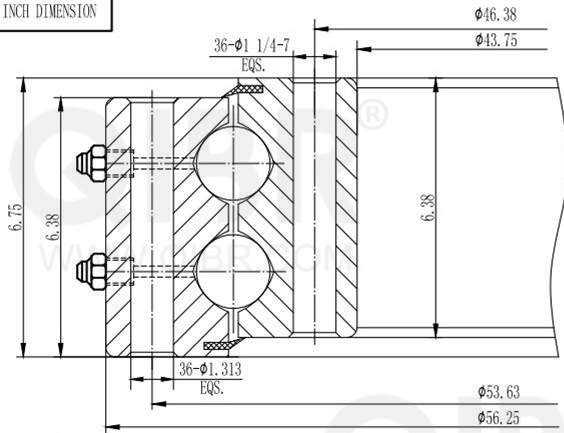

INCH DIMENSION

QIBR
BEARINGS

LUOYANG QIBR BEARING CO., LTD

<http://www.QIBR.com>

EIGHT-POINT
CONTACT BALL
SLEWING BEARING

PART
NUMBER Q16015001