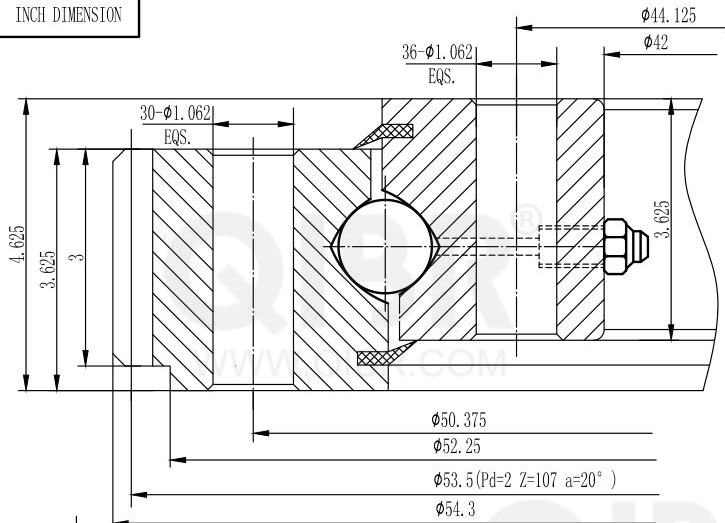

INCH DIMENSION

**QIBR**  
BEARINGS

LUOYANG QIBR BEARING CO., LTD

<http://www.QIBR.com>

FOUR-POINT  
CONTACT BALL  
SLEWING BEARING

PART  
NUMBER Q12288001