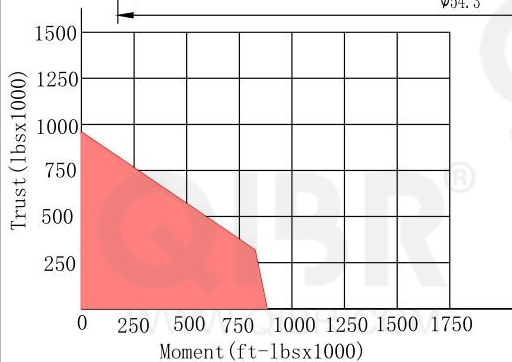

INCH DIMENSION

**QIBR**  
BEARINGS

LUOYANG QIBR BEARING CO., LTD

<http://www.QIBR.com>

FOUR-POINT  
CONTACT BALL  
SLEWING BEARING

PART  
NUMBER Q12288001