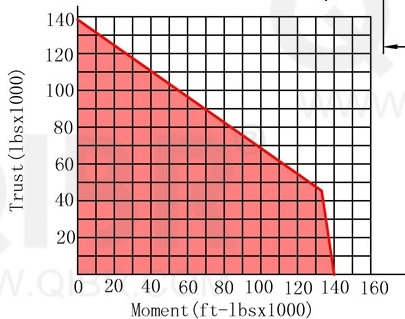

INCH DIMENSION

**QIBR**  
BEARINGS

LUOYANG QIBR BEARING CO., LTD

<http://www.QIBR.com>

FOUR-POINT  
CONTACT BALL  
SLEWING BEARING

PART  
NUMBER QHS6-43P1Z