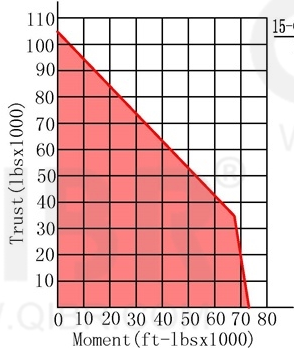

INCH DIMENSION

QIBR
BEARINGS

LUOYANG QIBR BEARING CO., LTD

<http://www.QIBR.com>

FOUR-POINT
CONTACT BALL
SLEWING BEARING

PART
NUMBER QHS6-21P1Z