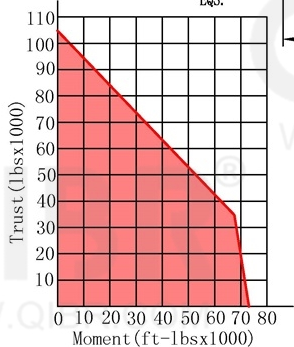

INCH DIMENSION

QIBR
BEARINGS

LUOYANG QIBR BEARING CO., LTD

<http://www.QIBR.com>

FOUR-POINT
CONTACT BALL
SLEWING BEARING

PART
NUMBER QHS6-21N1Z