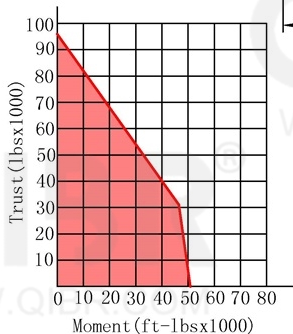

INCH DIMENSION

QIBR
BEARINGS

LUOYANG QIBR BEARING CO., LTD

<http://www.QIBR.com>

FOUR-POINT
CONTACT BALL
SLEWING BEARING

PART
NUMBER QHS6-16N1Z