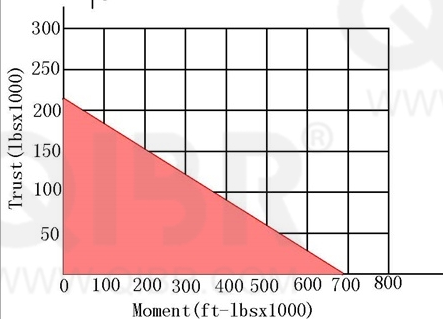

INCH DIMENSION

QIBR
BEARINGS

LUOYANG QIBR BEARING CO., LTD

<http://www.QIBR.com>

FOUR-POINT
CONTACT BALL
SLEWING BEARING

PART
NUMBER Q16346001