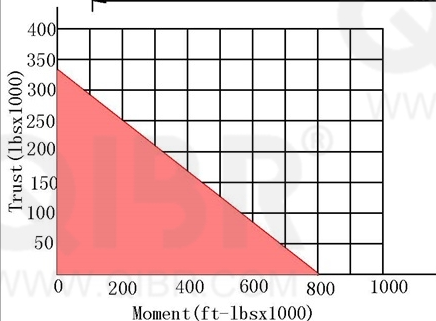

INCH DIMENSION

**QIBR**  
BEARINGS

LUOYANG QIBR BEARING CO., LTD

<http://www.QIBR.com>

FOUR-POINT  
CONTACT BALL  
SLEWING BEARING

PART  
NUMBER Q16345001