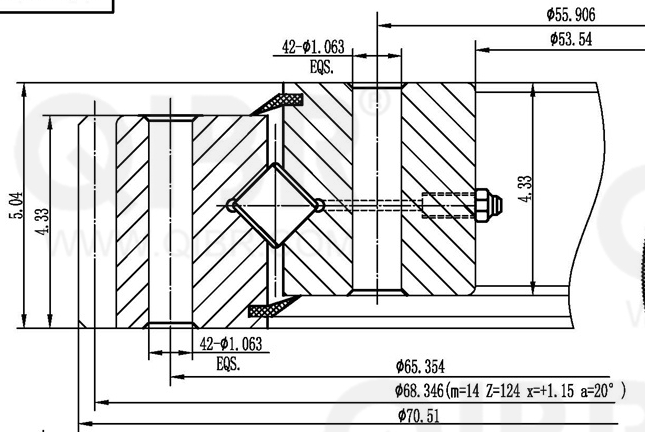

INCH DIMENSION

**QIBR**  
BEARINGS

LUOYANG QIBR BEARING CO., LTD

<http://www.QIBR.com>

FOUR-POINT  
CONTACT BALL  
SLEWING BEARING

PART  
NUMBER Q16345001