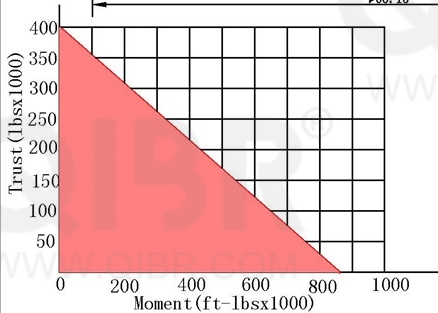

INCH DIMENSION

QIBR
BEARINGS

LUOYANG QIBR BEARING CO., LTD

<http://www.QIBR.com>

FOUR-POINT
CONTACT BALL
SLEWING BEARING

PART
NUMBER Q16344001