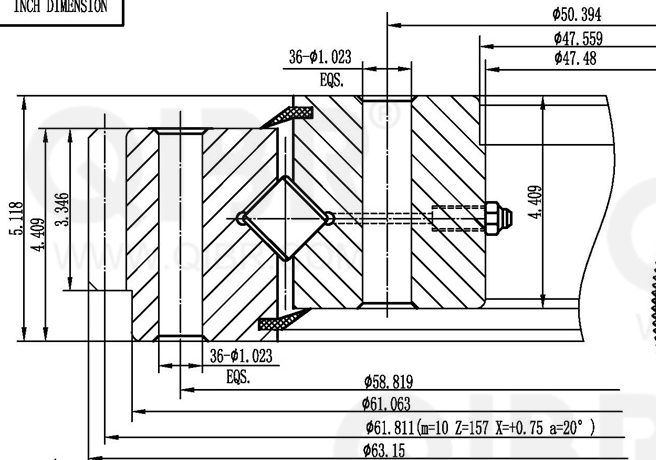

INCH DIMENSION

QIBR
BEARINGS

LUOYANG QIBR BEARING CO., LTD

<http://www.QIBR.com>

FOUR-POINT
CONTACT BALL
SLEWING BEARING

PART
NUMBER Q16344001