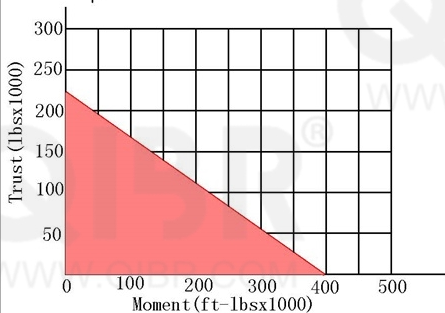

INCH DIMENSION

QIBR
BEARINGS

LUOYANG QIBR BEARING CO., LTD

<http://www.QIBR.com>

FOUR-POINT
CONTACT BALL
SLEWING BEARING

PART
NUMBER Q1643001