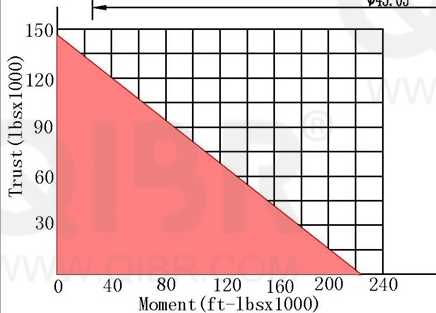

INCH DIMENSION

QIBR
BEARINGS

LUOYANG QIBR BEARING CO., LTD

<http://www.QIBR.com>

FOUR-POINT
CONTACT BALL
SLEWING BEARING

PART
NUMBER Q16342001