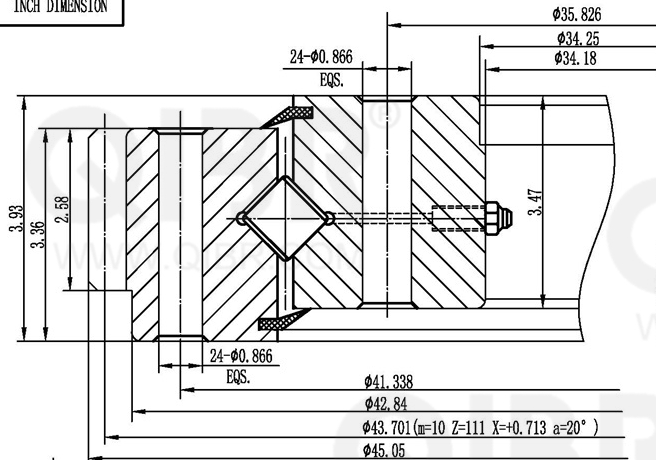

INCH DIMENSION

QIBR
BEARINGS

LUOYANG QIBR BEARING CO., LTD

<http://www.QIBR.com>

FOUR-POINT
CONTACT BALL
SLEWING BEARING

PART
NUMBER Q16342001