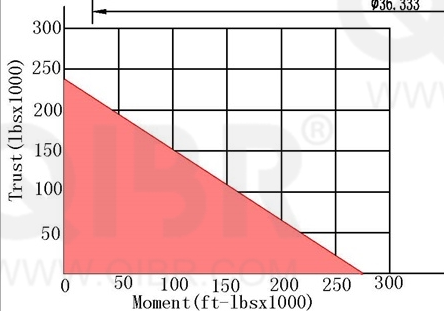

INCH DIMENSION

**QIBR**  
BEARINGS

LUOYANG QIBR BEARING CO., LTD

<http://www.QIBR.com>

FOUR-POINT  
CONTACT BALL  
SLEWING BEARING

PART  
NUMBER Q16341001