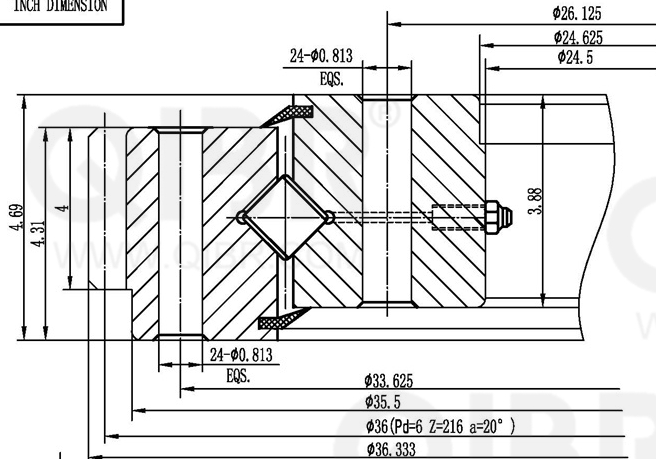

INCH DIMENSION

**QIBR**  
BEARINGS

LUOYANG QIBR BEARING CO., LTD

<http://www.QIBR.com>

FOUR-POINT  
CONTACT BALL  
SLEWING BEARING

PART  
NUMBER Q16341001