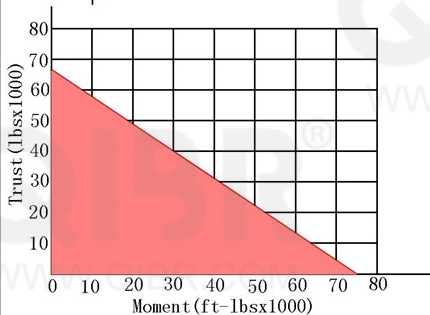

INCH DIMENSION

QIBR
BEARINGS

LUOYANG QIBR BEARING CO., LTD

<http://www.QIBR.com>

FOUR-POINT
CONTACT BALL
SLEWING BEARING

PART
NUMBER Q16340001