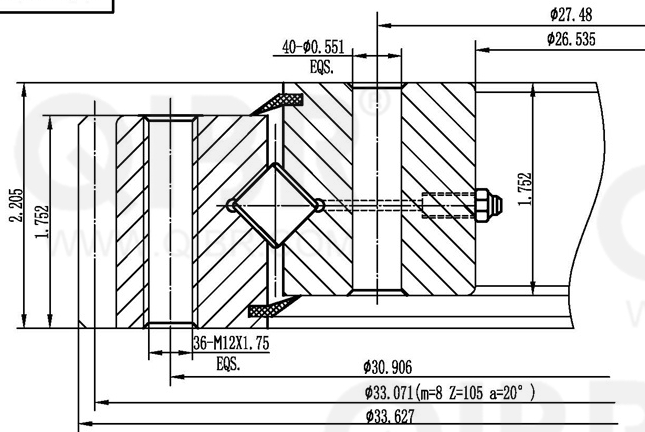

INCH DIMENSION

QIBR
BEARINGS

LUOYANG QIBR BEARING CO., LTD

<http://www.QIBR.com>

FOUR-POINT
CONTACT BALL
SLEWING BEARING

PART
NUMBER Q16340001