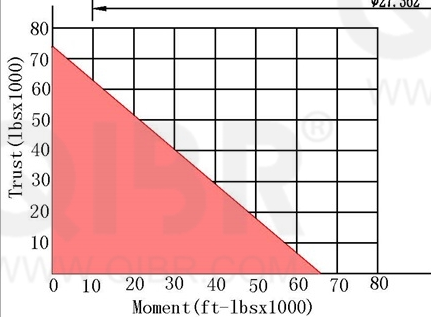

INCH DIMENSION

QIBR
BEARINGS

LUOYANG QIBR BEARING CO., LTD

<http://www.QIBR.com>

FOUR-POINT
CONTACT BALL
SLEWING BEARING

PART
NUMBER Q16339001