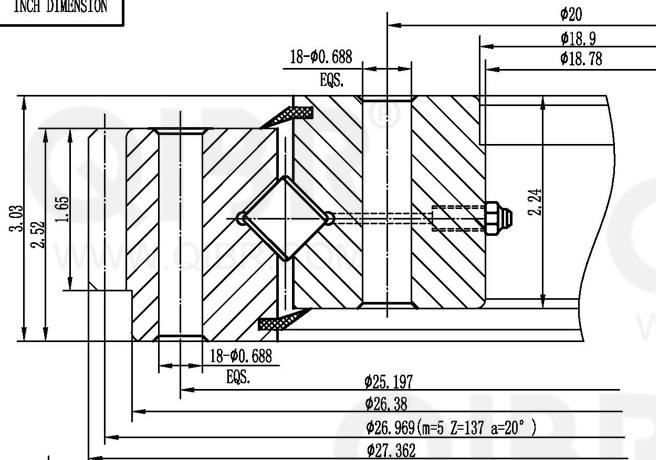

INCH DIMENSION

QIBR
BEARINGS

LUOYANG QIBR BEARING CO., LTD

<http://www.QIBR.com>

FOUR-POINT
CONTACT BALL
SLEWING BEARING

PART
NUMBER Q16339001