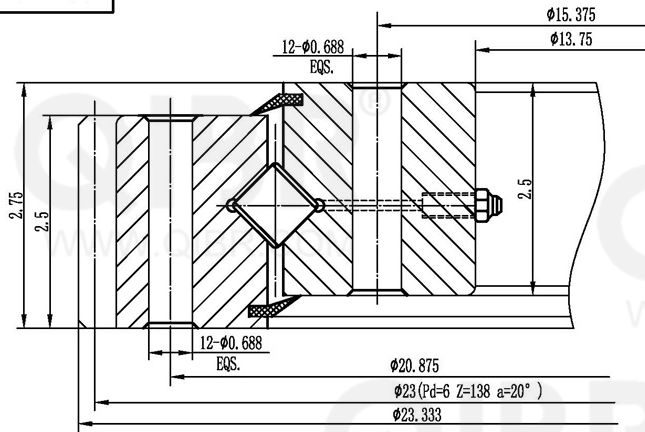

INCH DIMENSION

LUOYANG QIBR BEARING CO., LTD

<http://www.QIBR.com>

FOUR-POINT
CONTACT BALL
SLEWING BEARING

PART
NUMBER Q16338001