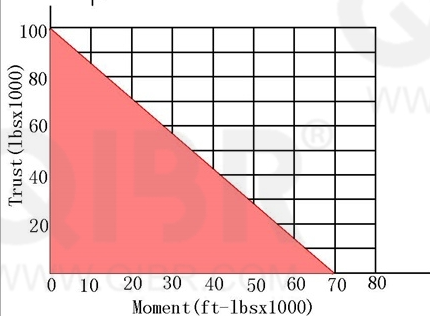

INCH DIMENSION

LUOYANG QIBR BEARING CO., LTD

<http://www.QIBR.com>

FOUR-POINT
CONTACT BALL
SLEWING BEARING

PART
NUMBER Q16338001