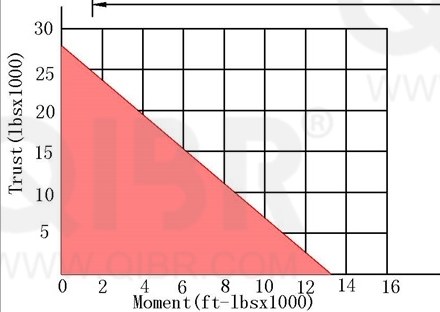

INCH DIMENSION

LUOYANG QIBR BEARING CO., LTD

<http://www.QIBR.com>

FOUR-POINT
CONTACT BALL
SLEWING BEARING

PART
NUMBER Q16337001