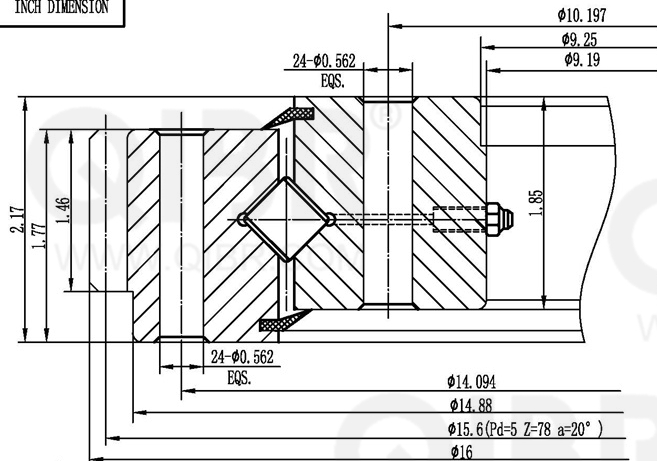

INCH DIMENSION

LUOYANG QIBR BEARING CO., LTD

<http://www.QIBR.com>

FOUR-POINT
CONTACT BALL
SLEWING BEARING

PART
NUMBER Q16337001