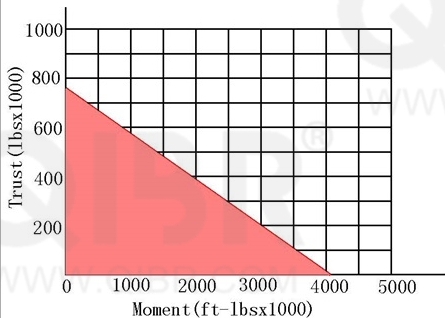

INCH DIMENSION

QIBR
BEARINGS

LUOYANG QIBR BEARING CO., LTD

<http://www.QIBR.com>

FOUR-POINT
CONTACT BALL
SLEWING BEARING

PART
NUMBER Q16336001