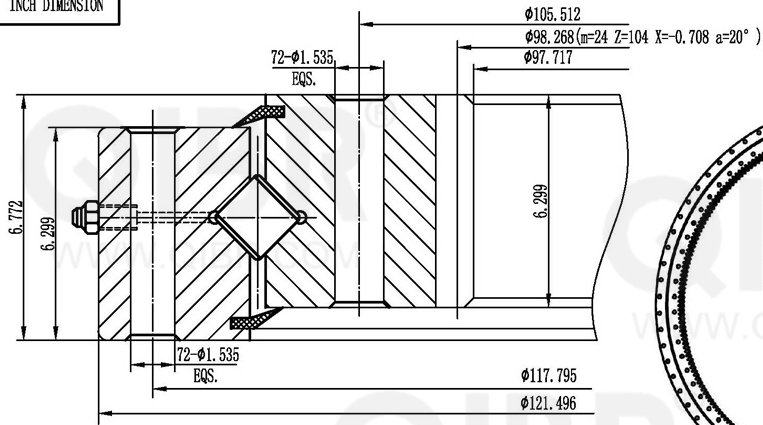

INCH DIMENSION

QIBR
BEARINGS

LUOYANG QIBR BEARING CO., LTD

<http://www.QIBR.com>

FOUR-POINT
CONTACT BALL
SLEWING BEARING

PART
NUMBER Q16335001