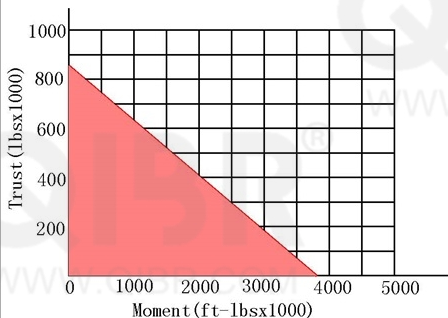

INCH DIMENSION

QIBR
BEARINGS

LUOYANG QIBR BEARING CO., LTD

<http://www.QIBR.com>

FOUR-POINT
CONTACT BALL
SLEWING BEARING

PART
NUMBER Q16335001