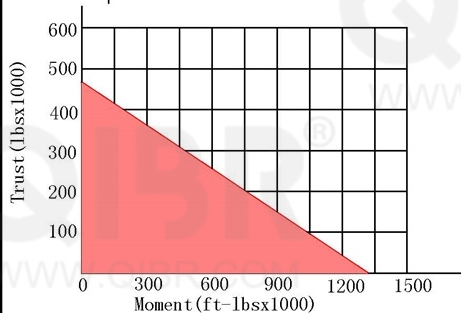

INCH DIMENSION

**QIBR**  
BEARINGS

LUOYANG QIBR BEARING CO., LTD

<http://www.QIBR.com>

FOUR-POINT  
CONTACT BALL  
SLEWING BEARING

PART  
NUMBER Q16333001