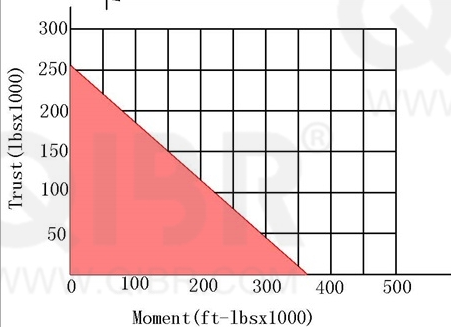

INCH DIMENSION

QIBR
BEARINGS

LUOYANG QIBR BEARING CO., LTD

<http://www.QIBR.com>

FOUR-POINT
CONTACT BALL
SLEWING BEARING

PART
NUMBER Q16330001