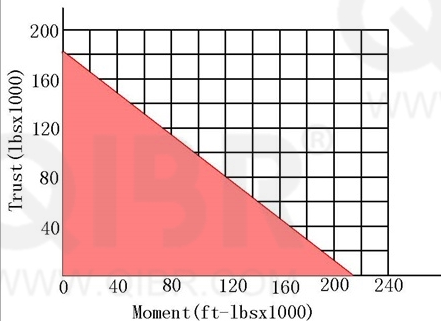

INCH DIMENSION

QIBR
BEARINGS

LUOYANG QIBR BEARING CO., LTD

<http://www.QIBR.com>

FOUR-POINT
CONTACT BALL
SLEWING BEARING

PART
NUMBER Q16329001