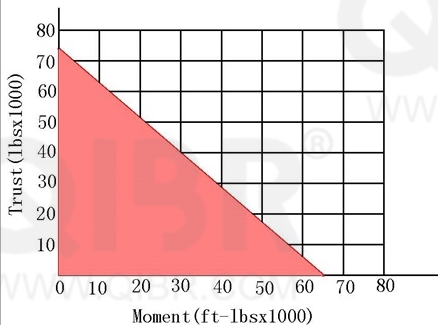

INCH DIMENSION

QIBR
BEARINGS

LUOYANG QIBR BEARING CO., LTD

<http://www.QIBR.com>

FOUR-POINT
CONTACT BALL
SLEWING BEARING

PART
NUMBER Q16328001