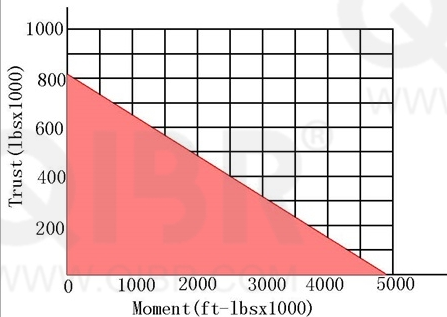

INCH DIMENSION

QIBR
BEARINGS

LUOYANG QIBR BEARING CO., LTD

<http://www.QIBR.com>

FOUR-POINT
CONTACT BALL
SLEWING BEARING

PART
NUMBER Q16327001