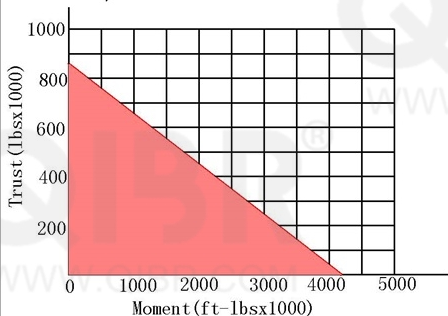

INCH DIMENSION

**QIBR**  
BEARINGS

LUOYANG QIBR BEARING CO., LTD

<http://www.QIBR.com>

FOUR-POINT  
CONTACT BALL  
SLEWING BEARING

PART  
NUMBER Q16326001