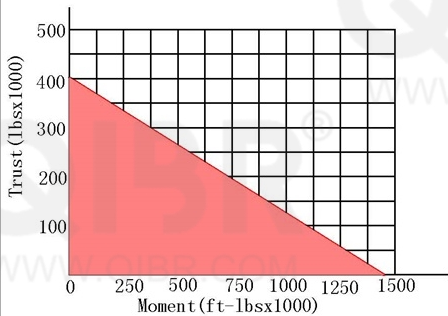

INCH DIMENSION

QIBR
BEARINGS

LUOYANG QIBR BEARING CO., LTD

<http://www.QIBR.com>

FOUR-POINT
CONTACT BALL
SLEWING BEARING

PART
NUMBER Q16325001