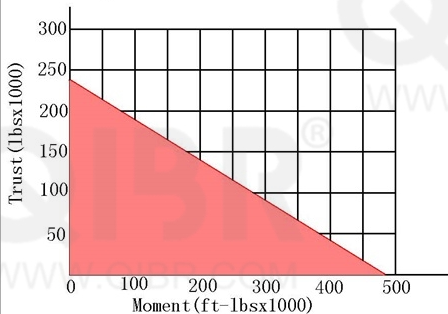

INCH DIMENSION

QIBR
BEARINGS

LUOYANG QIBR BEARING CO., LTD

<http://www.QIBR.com>

FOUR-POINT
CONTACT BALL
SLEWING BEARING

PART
NUMBER Q16323001