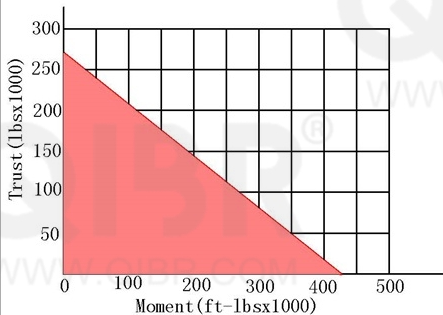

INCH DIMENSION

QIBR
BEARINGS

LUOYANG QIBR BEARING CO., LTD

<http://www.QIBR.com>

FOUR-POINT
CONTACT BALL
SLEWING BEARING

PART
NUMBER Q16322001