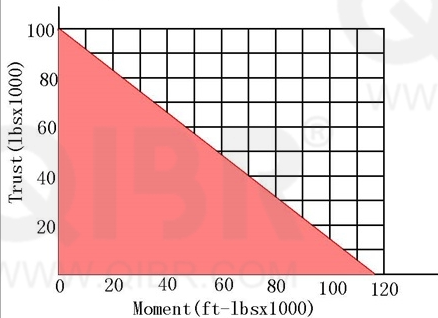

INCH DIMENSION

QIBR
BEARINGS

LUOYANG QIBR BEARING CO., LTD

<http://www.QIBR.com>

FOUR-POINT
CONTACT BALL
SLEWING BEARING

PART
NUMBER Q16321001