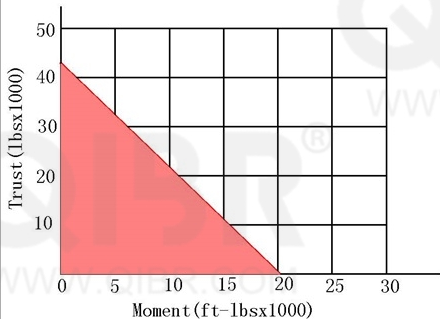

INCH DIMENSION

QIBR
BEARINGS

LUOYANG QIBR BEARING CO., LTD

<http://www.QIBR.com>

FOUR-POINT
CONTACT BALL
SLEWING BEARING

PART
NUMBER Q16319001