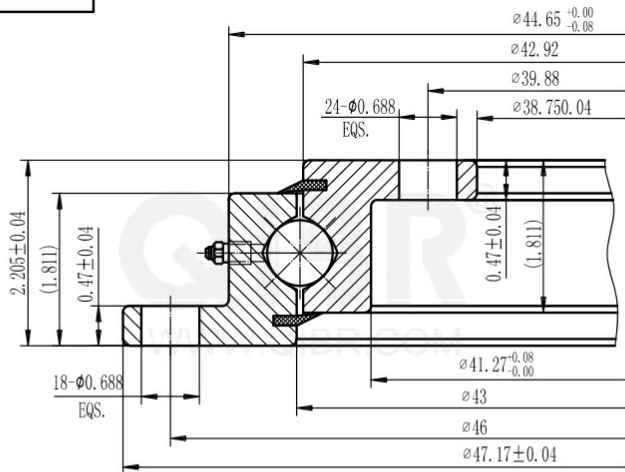

INCH DIMENSION

QIBR
BEARINGS

LUOYANG QIBR BEARING CO., LTD

<http://www.QIBR.com>

FOUR-POINT
CONTACT BALL
SLEWING BEARING

PART
NUMBER QRK6-43P1Z