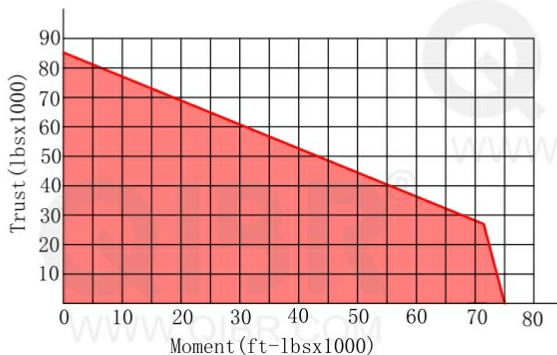

INCH DIMENSION

QIBR
BEARINGS

LUOYANG QIBR BEARING CO., LTD

<http://www.QIBR.com>

FOUR-POINT
CONTACT BALL
SLEWING BEARING

PART
NUMBER QRK6-43P1Z