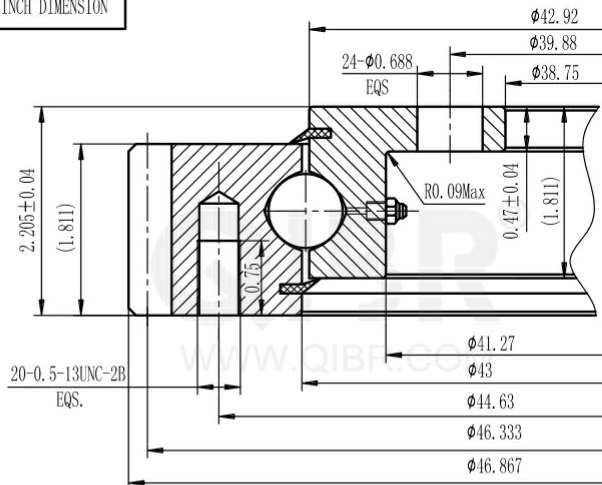

INCH DIMENSION

**QIBR**  
BEARINGS

LUOYANG QIBR BEARING CO., LTD

<http://www.QIBR.com>

FOUR-POINT  
CONTACT BALL  
SLEWING BEARING

PART  
NUMBER QRK6-43E1Z