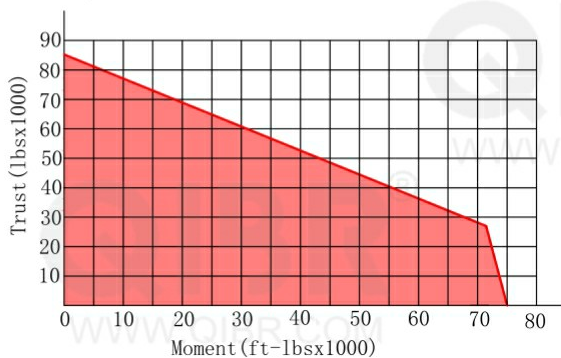

INCH DIMENSION

**QIBR**  
BEARINGS

LUOYANG QIBR BEARING CO., LTD

<http://www.QIBR.com>

FOUR-POINT  
CONTACT BALL  
SLEWING BEARING

PART  
NUMBER QRK6-43E1Z